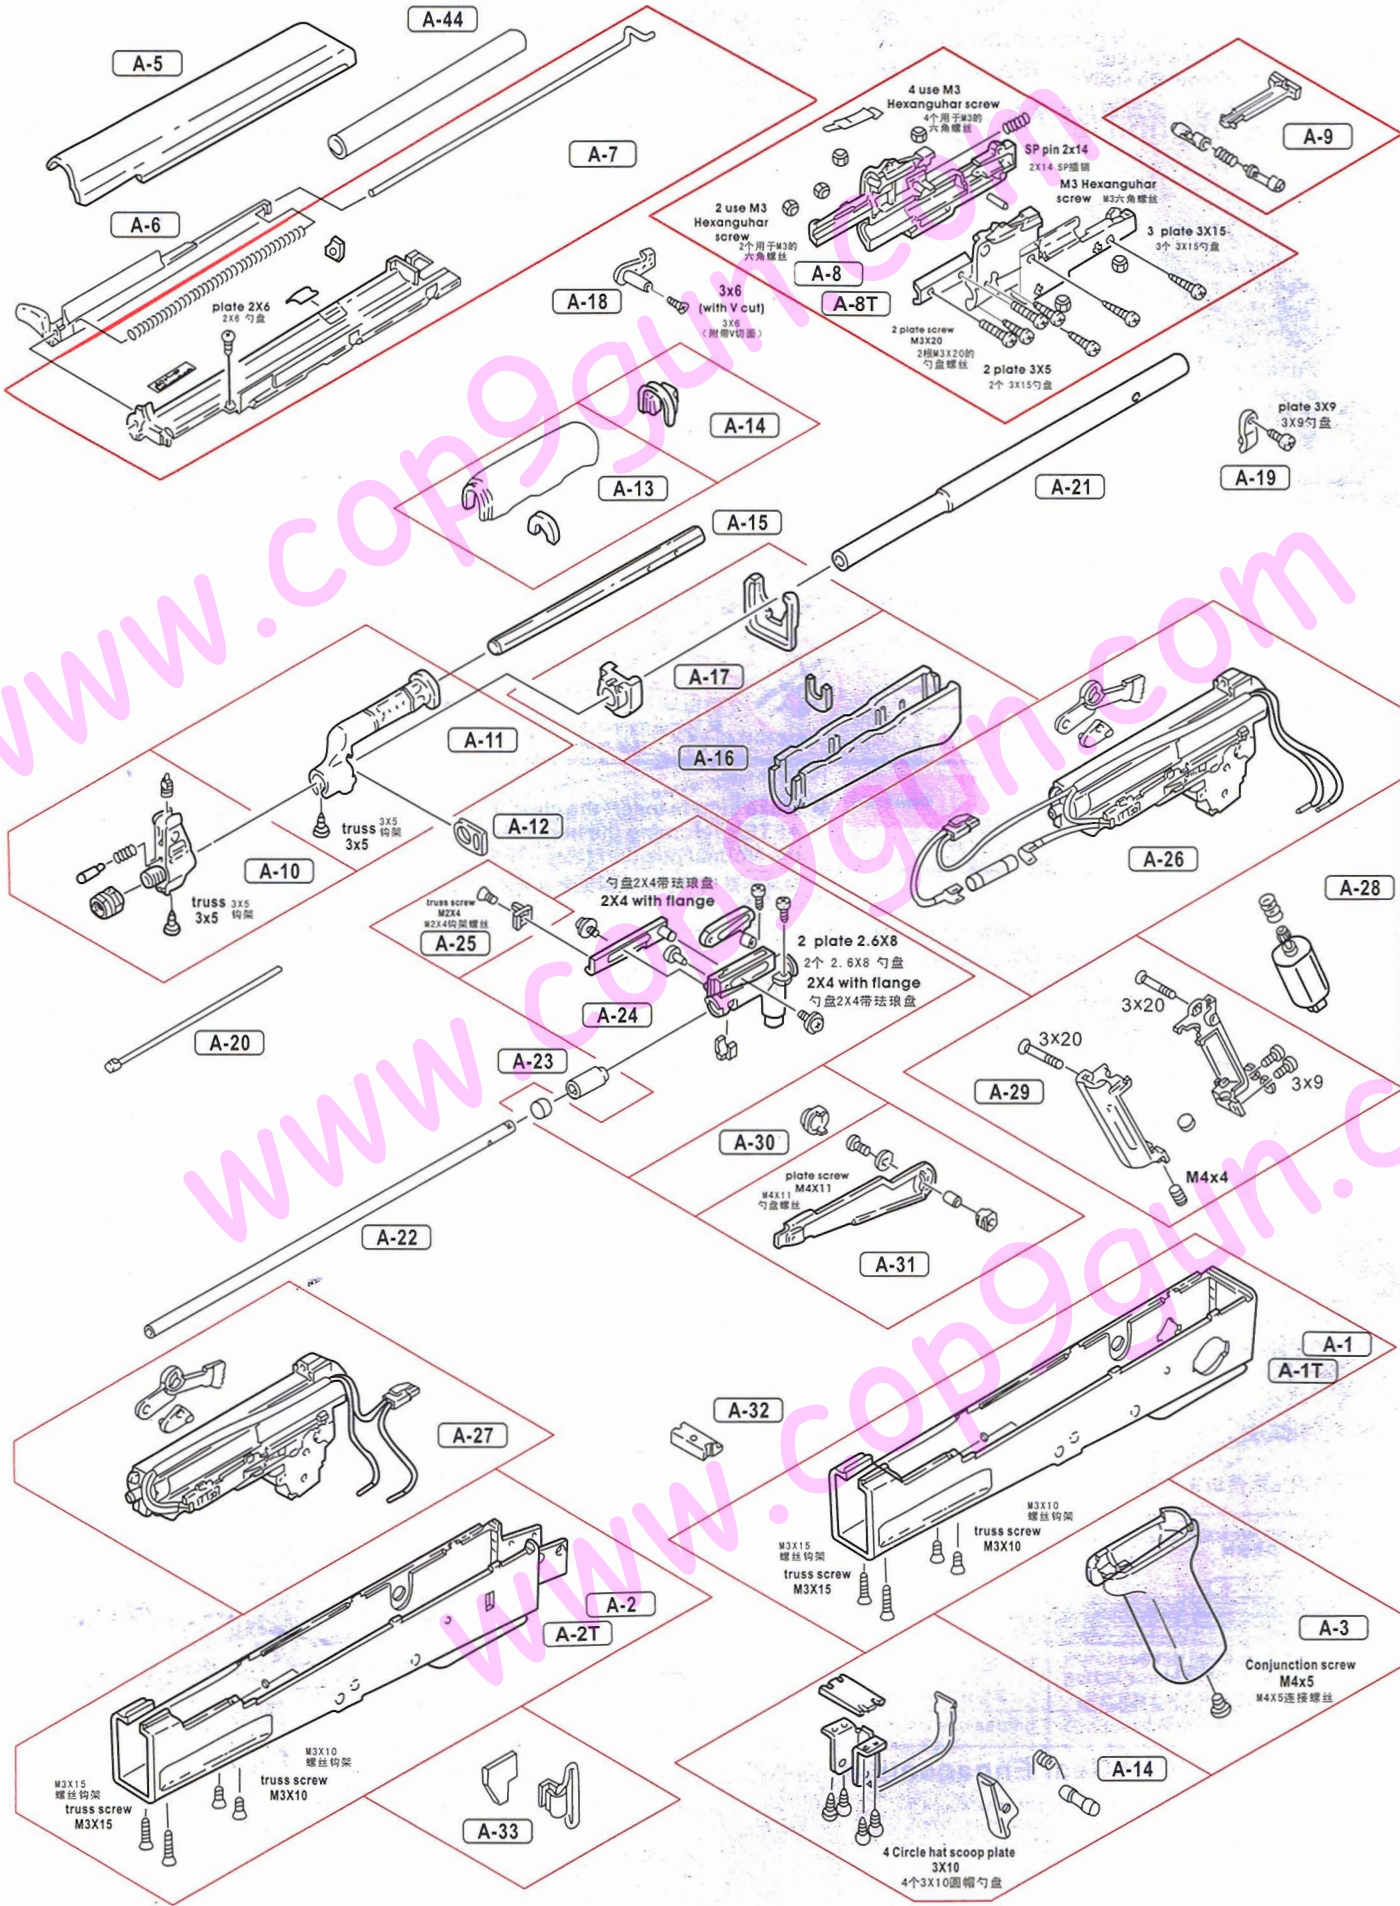

### 47 finished product

47成品库

3 Circle hat screw  
3个圆帽螺丝

A-38

4 hat screw  
4个螺丝帽

A-41

2 Circle hat screw  
2个圆帽螺丝

A-40

6 SP pin 6个SP插销

3 use M4 Four Cape screw  
3个用于M4的四角螺丝

A-39

plate screw M4X9.5  
螺丝勺盘

A-37

Setting bolt screw  
固定螺丝  
W orders  
W点

A-36

2 Conjunction screw  
2个连接螺丝

plate 2X4  
2X4勺盘

### 47S finished product

47S成品库

2 3X6 with V cut  
2个 3X6 带V的切面