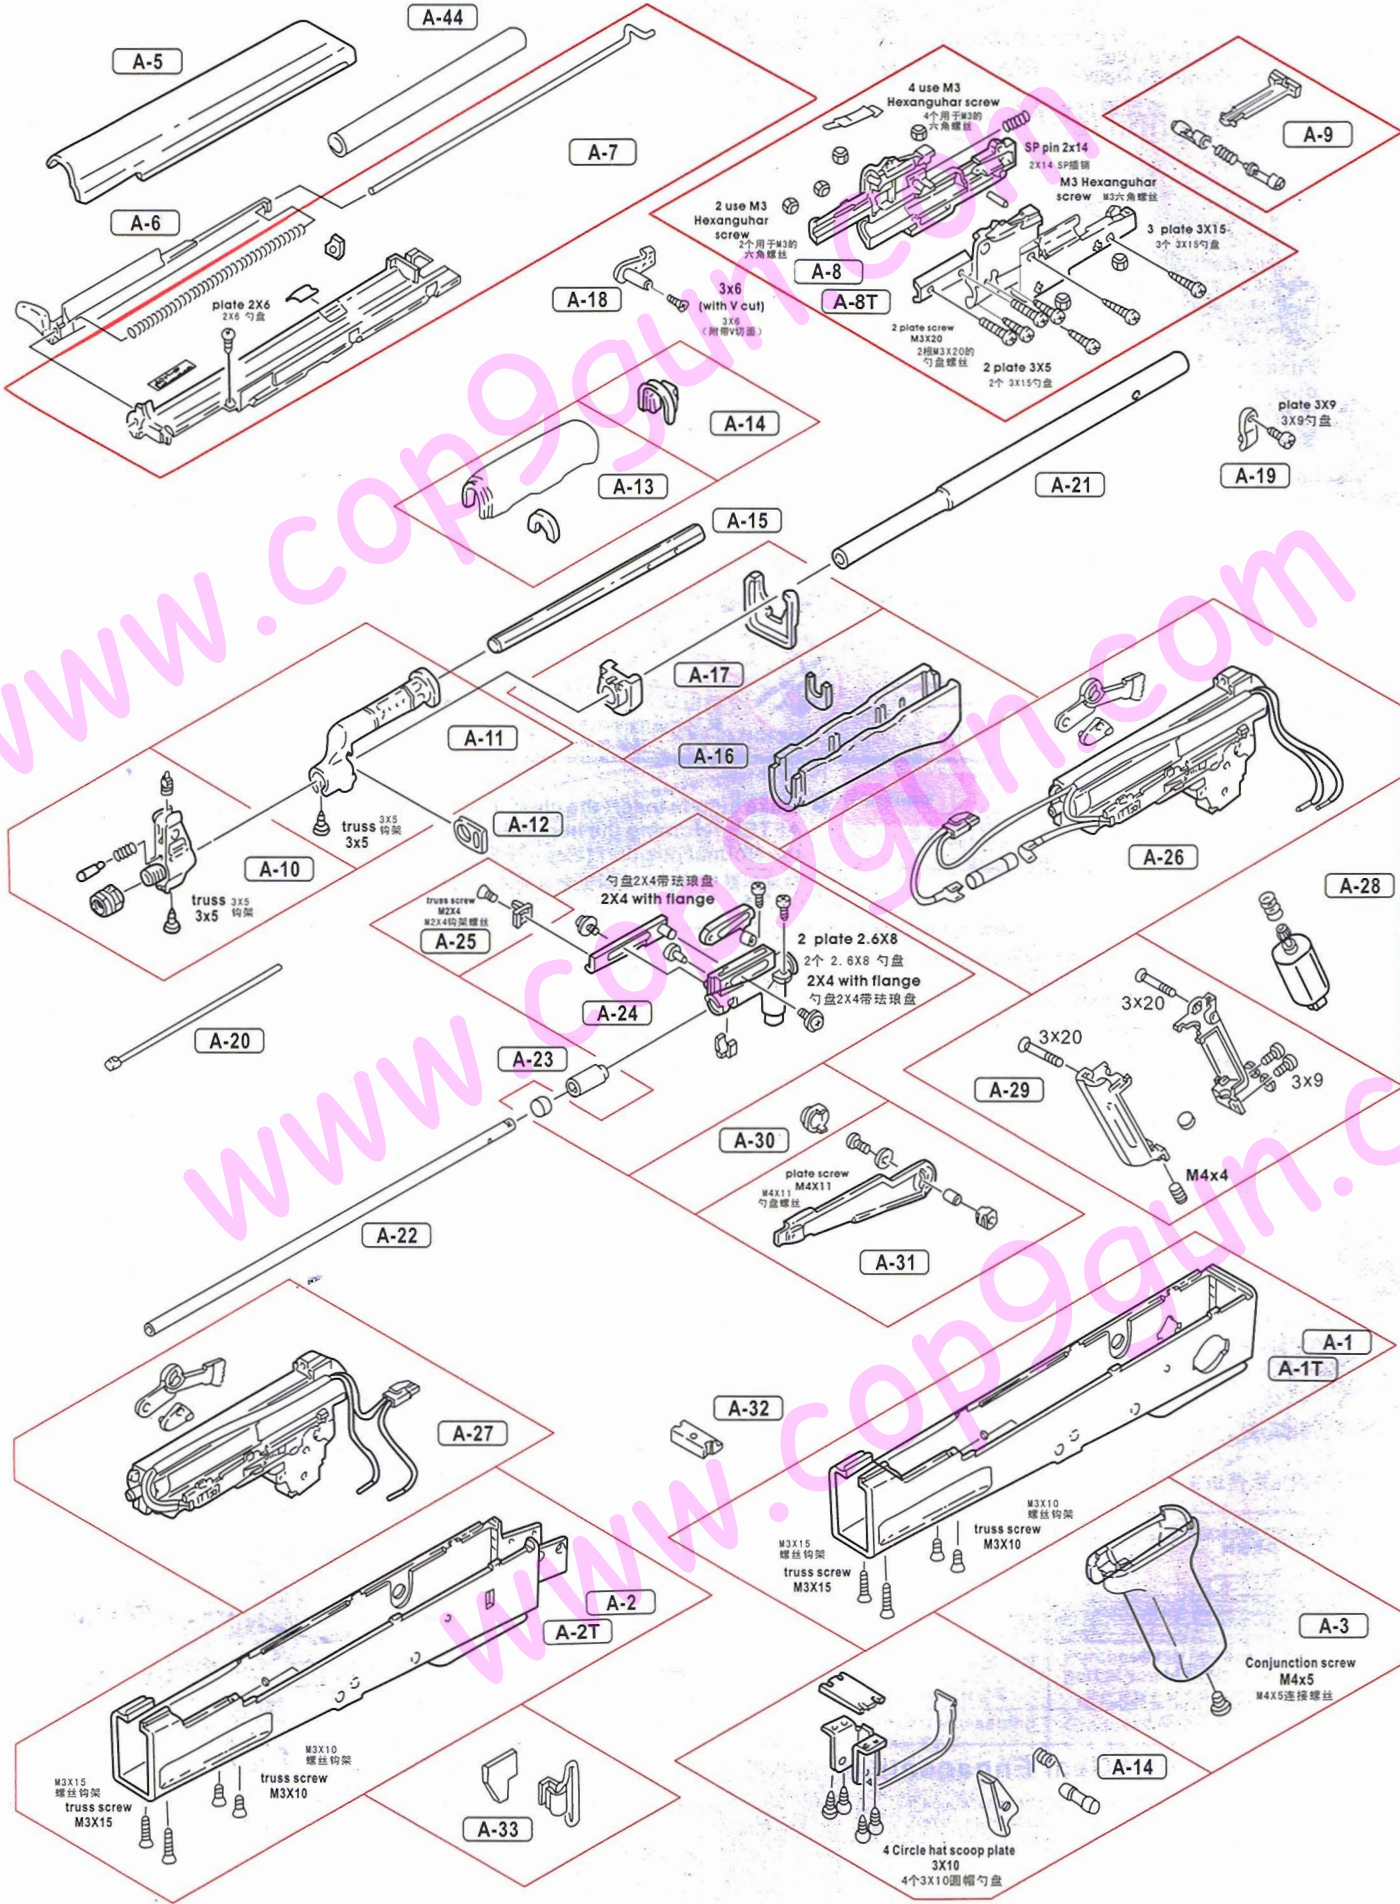

A47 & A47S detail list

A47&A47S零件清单

47 finished product

47成品库

3 Circle
hat screw
3个圆帽螺丝

A-38

4 hat screw
4个螺丝帽

A-41

2 Circle
hat screw
2个圆帽螺丝

A-40

6 SP pin 6个SP插销

3 use M4 Four
Cape screw
3个用于M4的四角螺丝

A-39

plate screw
M4X9.5
螺丝勺盘

A-37

Setting bolt screw
固定螺丝
W orders
W点

A-36

2 Conjunction screw
2个连接螺丝

plate 2X4
2X4勺盘

47S finished product
47S成品库

2 3X6 with V cut
2个 3X6 带V的切面